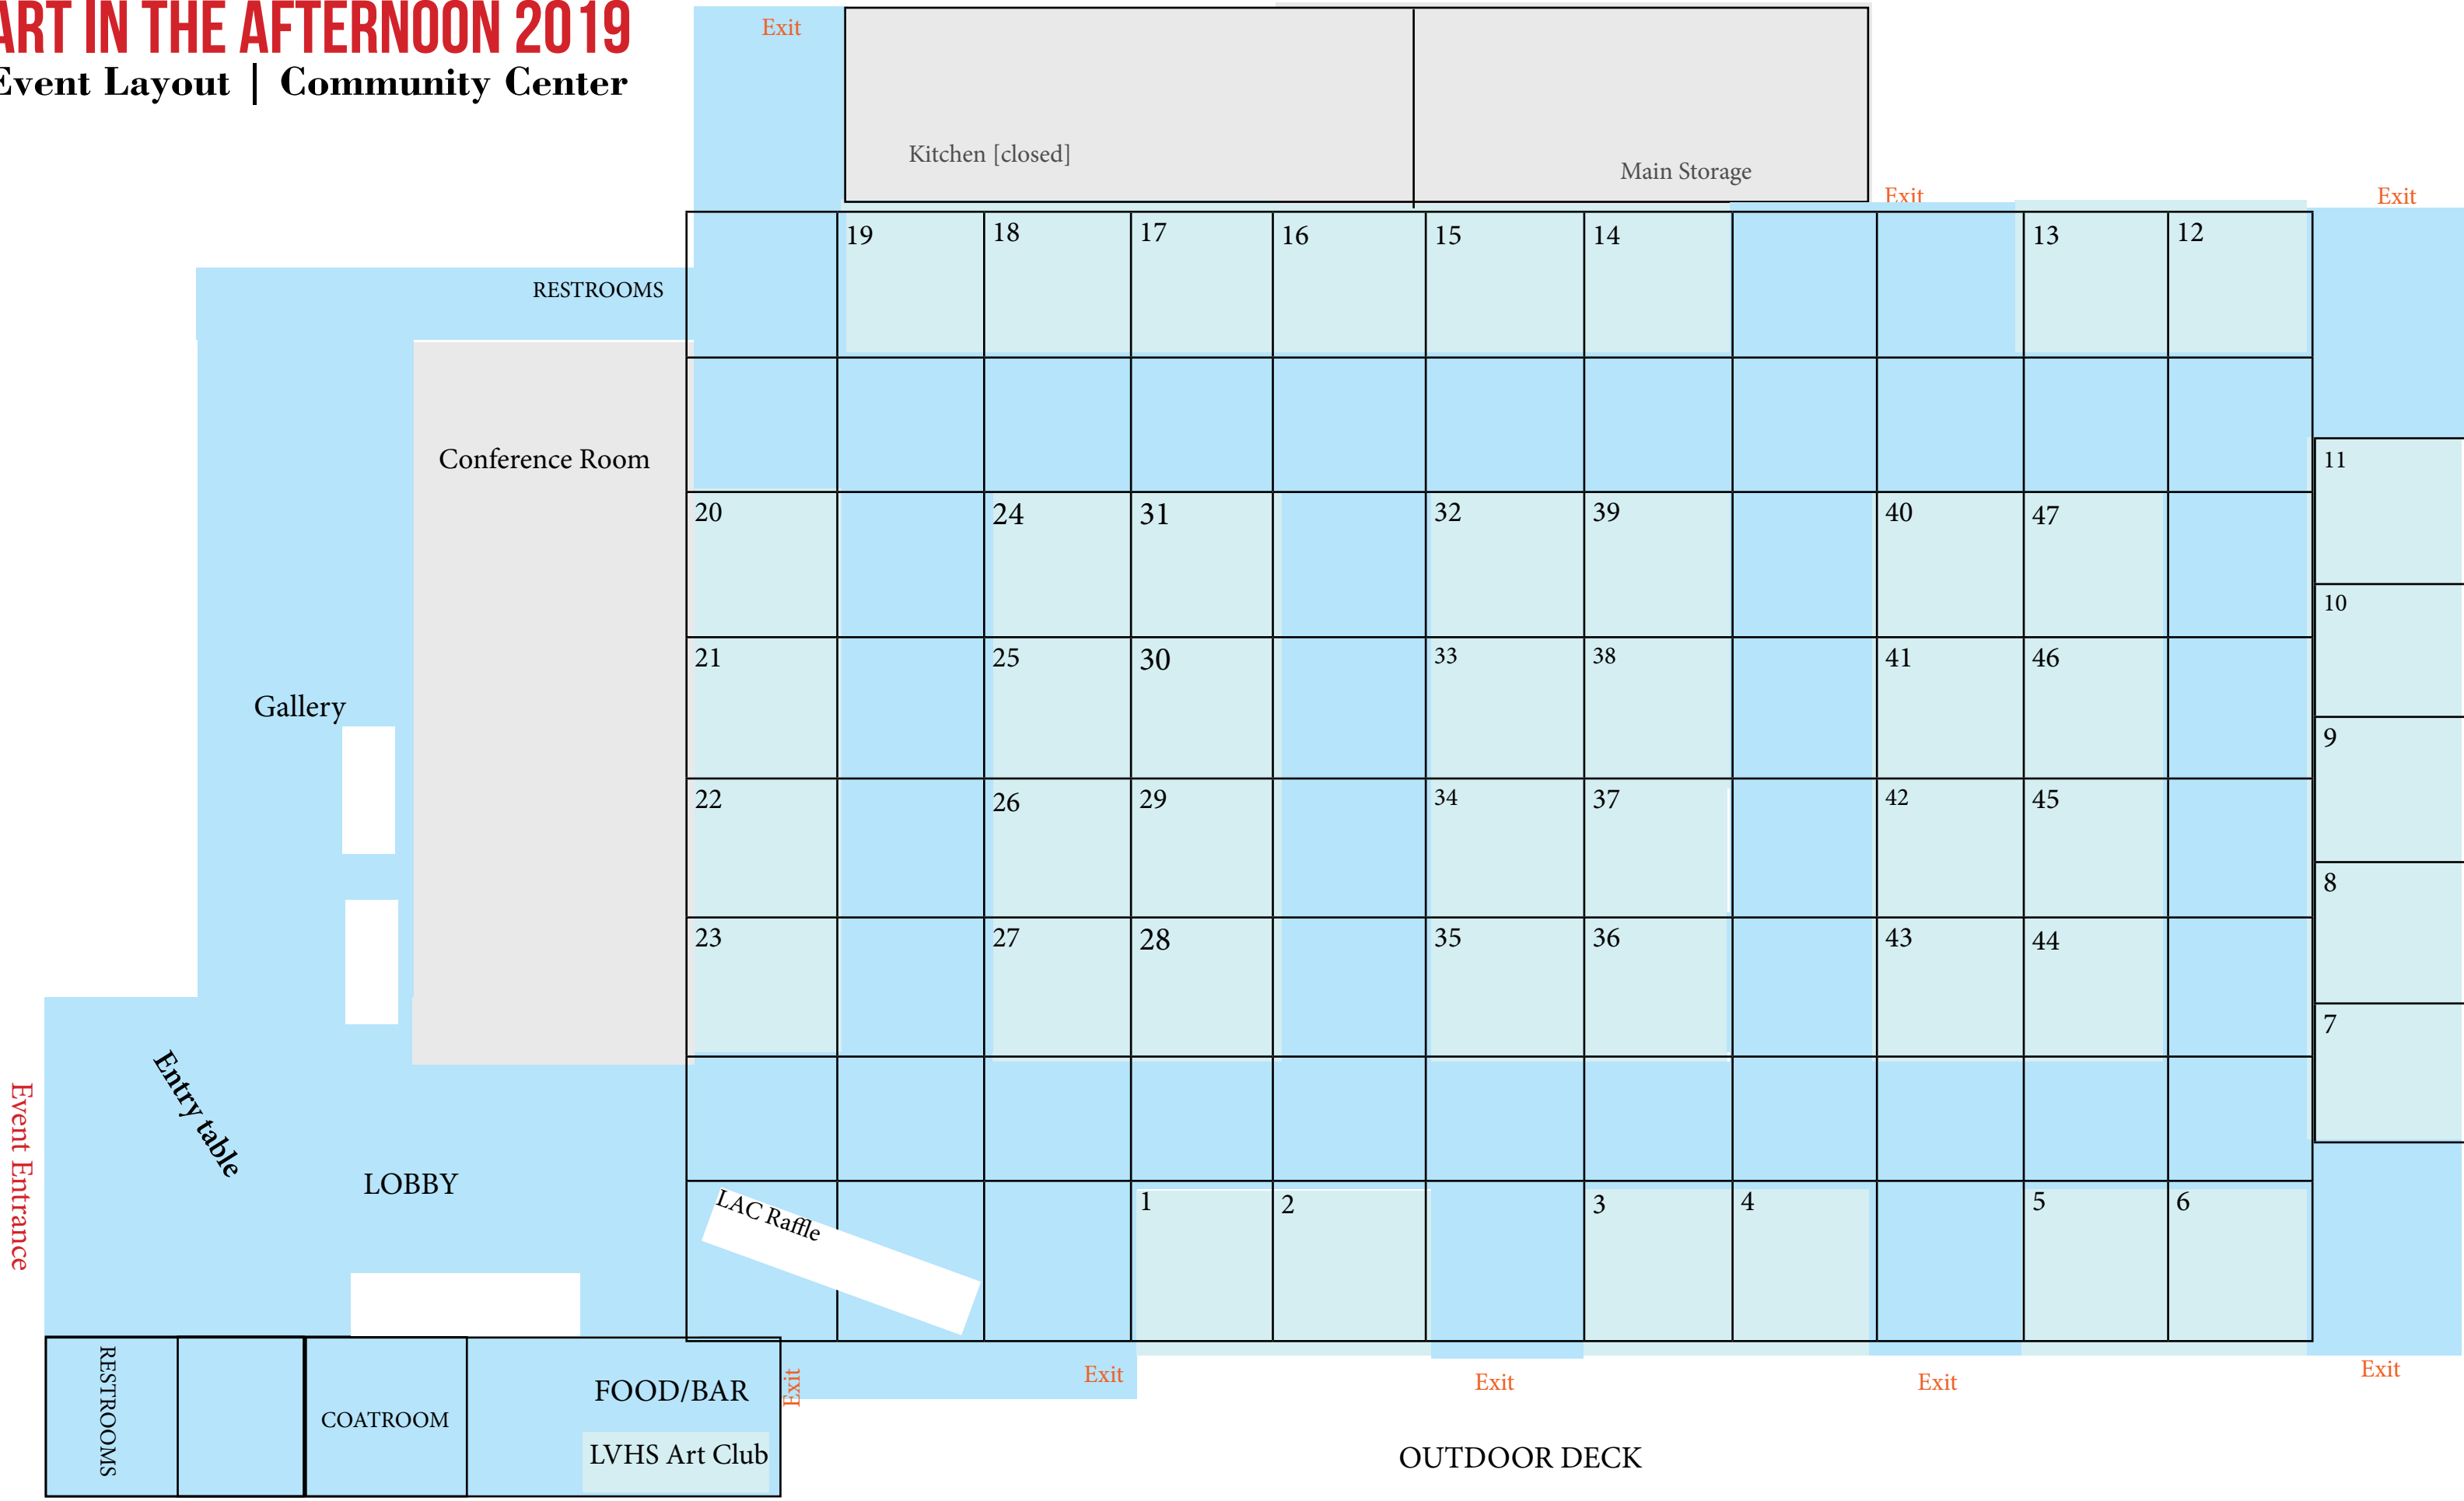

ART IN THE AFTERNOON 2019

Event Layout | Community Center

Exit

Kitchen [closed]

Main Storage

Exit

Exit

RESTROOMS

Conference Room

Gallery

LOBBY

FOOD/BAR

LVHS Art Club

LAC Raffle

OUTDOOR DECK

Exit

Exit

Exit

Exit

Exit

Event Entrance

19

18

17